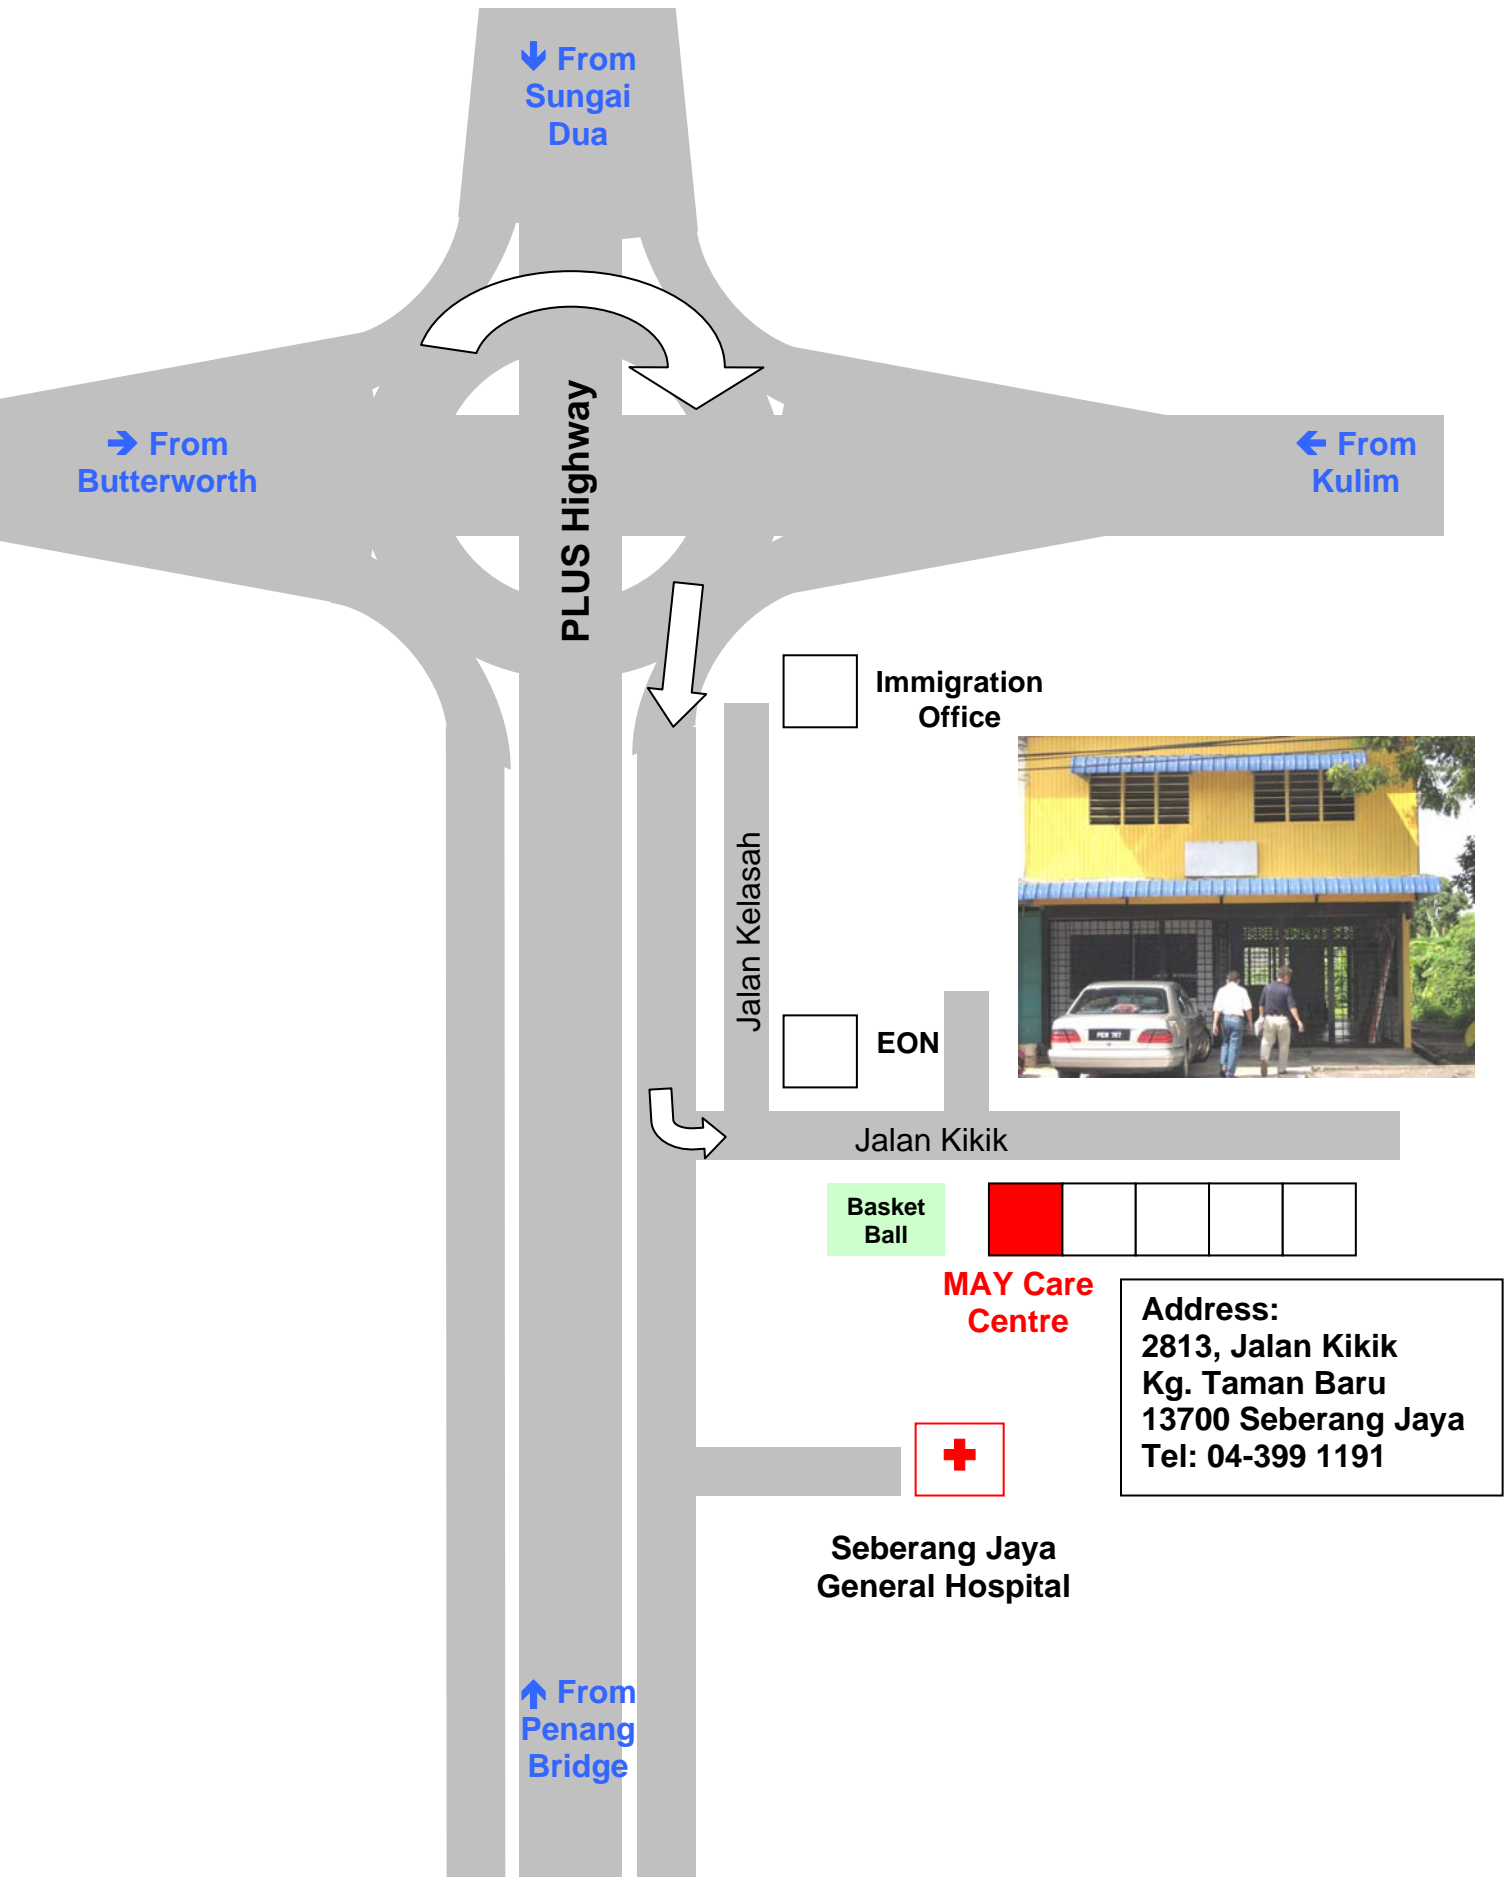

# Map to MAY Care Centre, Seberang Jaya

↓ From Sungai Dua

→ From Butterworth

← From Kulim

PLUS Highway

Jalan Kelasah

Immigration Office

EON

Jalan Kikik

Basket Ball

MAY Care Centre

Seberang Jaya General Hospital

↑ From Penang Bridge

Address:  
2813, Jalan Kikik  
Kg. Taman Baru  
13700 Seberang Jaya  
Tel: 04-399 1191